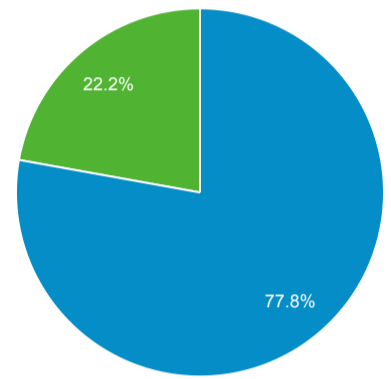

Audience Overview

Sep 1, 2016 - Nov 30, 2019

All Users
100.00% Users

Overview

Users 141,481	New Users 142,938	Sessions 258,186	Number of Sessions per User 1.82
Pageviews 509,977	Pages / Session 1.98	Avg. Session Duration 00:03:12	Bounce Rate 67.26%

■ New Visitor ■ Returning Visitor

City	Users	% Users
1. Lahore	48,932	32.85%
2. Islamabad	18,468	12.40%
3. Karachi	17,604	11.82%
4. Rawalpindi	16,938	11.37%
5. Faisalabad	7,168	4.81%
6. (not set)	6,259	4.20%
7. Multan	3,565	2.39%
8. Gujranwala	3,358	2.25%
9. Sialkot	2,951	1.98%
10. Bahawalpur	2,195	1.47%