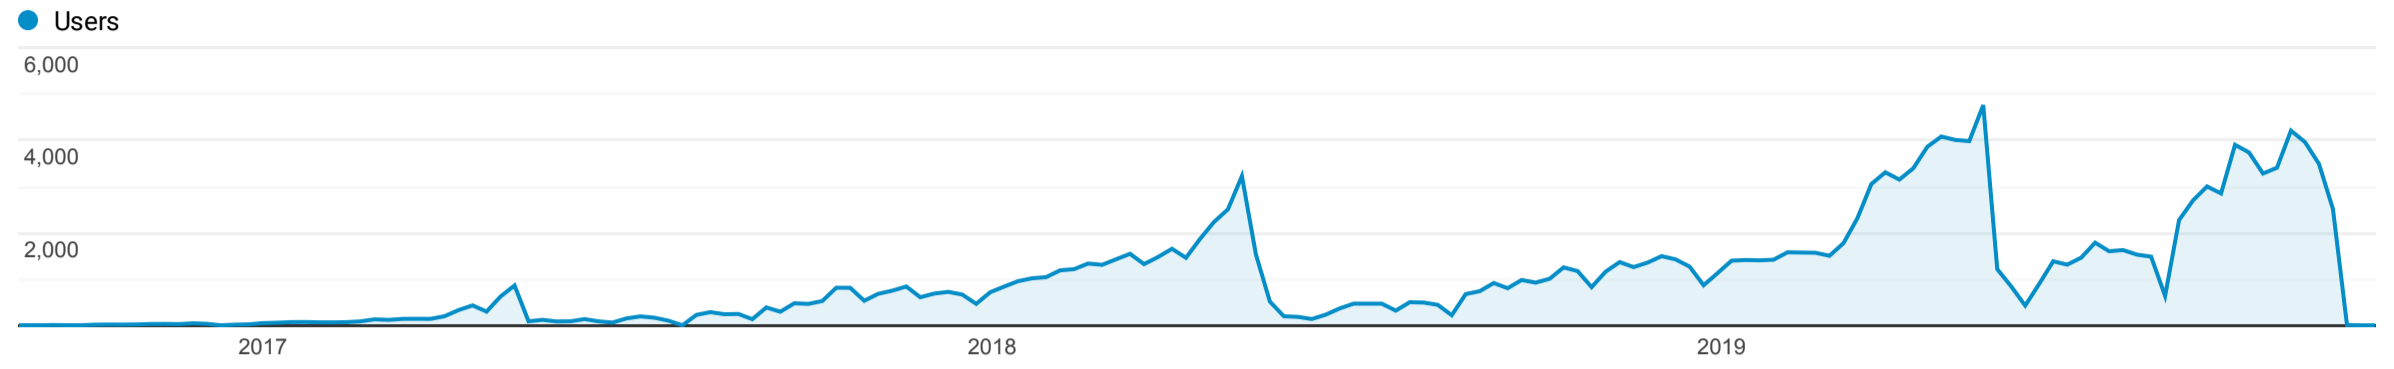

Audience Overview

Sep 1, 2016 - Nov 30, 2019

All Users
100.00% Users

Overview

Users 141,481	New Users 142,938	Sessions 258,186	Number of Sessions per User 1.82
Pageviews 509,977	Pages / Session 1.98	Avg. Session Duration 00:03:12	Bounce Rate 67.26%

■ New Visitor ■ Returning Visitor

City	Users	% Users
1. Lahore	48,932	32.85%
2. Islamabad	18,468	12.40%
3. Karachi	17,604	11.82%
4. Rawalpindi	16,938	11.37%
5. Faisalabad	7,168	4.81%
6. (not set)	6,259	4.20%
7. Multan	3,565	2.39%
8. Gujranwala	3,358	2.25%
9. Sialkot	2,951	1.98%
10. Bahawalpur	2,195	1.47%